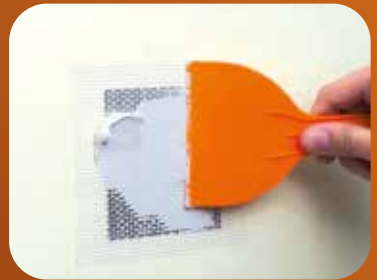

WALL REPAIR PATCH KIT

Ideal for patching walls,
ceilings and nail holes.

PERMANENT REPAIRING

Small holes, cracks and damaged surfaces
as drywall, plaster, stucco and wood.

Includes:

- Drywall repair compound
- Self-adhesive patch
- Plastic Spreader for applying
- Drywall sanding • Foam pads

www.Akfix.com
info@akfix.com

/Akfixsealants

WALL REPAIR PATCH KIT

Ideal for patching walls,
ceilings and nail holes.

PERMANENT REPAIRING

Small holes, cracks and
damaged surfaces as
drywall, plaster, stucco
and wood.