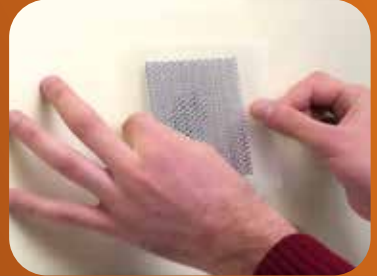

WALL REPAIR PATCH KIT

Ideal for patching walls,
ceilings and nail holes.

PERMANENT REPAIRING

Small holes, cracks and damaged surfaces
as drywall, plaster, stucco and wood.

Includes:

- Drywall repair compound
- Self-adhesive patch
- Plastic Spreader for applying
- Drywall sanding • Foam pads

www.Akfix.com
info@akfix.com

/Akfixsealants

WALL REPAIR PATCH KIT

Ideal for patching walls,
ceilings and nail holes.

PERMANENT REPAIRING

Small holes, cracks and
damaged surfaces as
drywall, plaster, stucco
and wood.